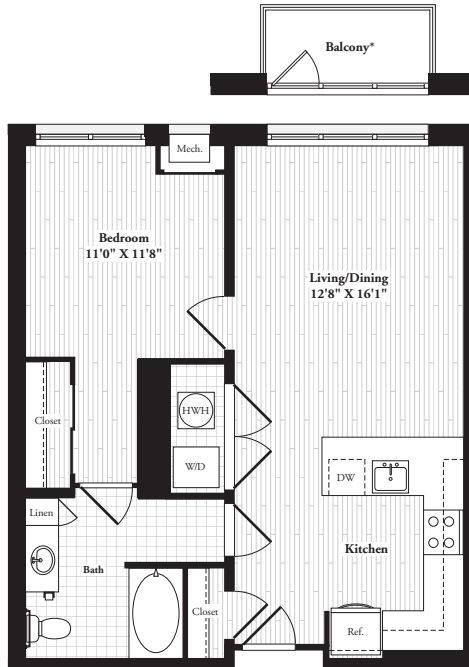

**RIVERHOUSE 11**  
AT PORT IMPERIAL

1100 Avenue at Port Imperial  
Weehawken, NJ 07086  
P 201.766.3000 F 201.766.3001

[RiverHouse11PI.com](http://RiverHouse11PI.com)

\*Balconies available on select 5th, 7th, and 10th floor apartments.  
Terraces available on select 4th floor apartments.

# A2

692-726 Sq. Ft.\*

▸ One Bed ▸ One Bath

Apartment Number \_\_\_\_\_

Starts at \_\_\_\_\_

Available \_\_\_\_\_

3<sup>rd</sup> Floor

4<sup>th</sup> Floor

5<sup>th</sup>-10<sup>th</sup> Floors

\*Square footage displayed is approximate and may vary slightly. Balcony or terrace available on select apartments. Rental rates, availability, lease terms, deposits, apartment features, and specials are subject to change without notice. Details and dimensions may differ from actual plans.