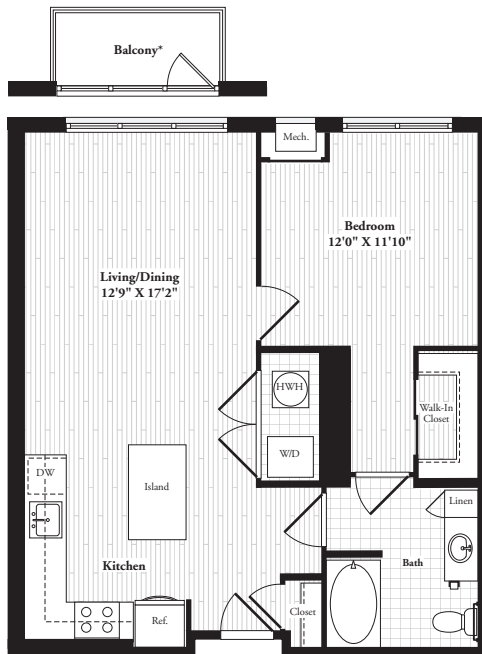

RIVERHOUSE 11

AT PORT IMPERIAL

1100 Avenue at Port Imperial
Weehawken, NJ 07086
P 201.766.3000 F 201.766.3001

RiverHouse11PI.com

*Balconies available on select 5th, 7th, and 10th floor apartments.
Terraces available on select 4th floor apartments.

4th Floor

5th-10th Floors

A3

751-763 Sq. Ft.*

► One Bed ► One Bath

Apartment Number _____

Starts at _____

Available _____

*Square footage displayed is approximate and may vary slightly. Balcony or terrace available on select apartments. Rental rates, availability, lease terms, deposits, apartment features, and specials are subject to change without notice. Details and dimensions may differ from actual plans.