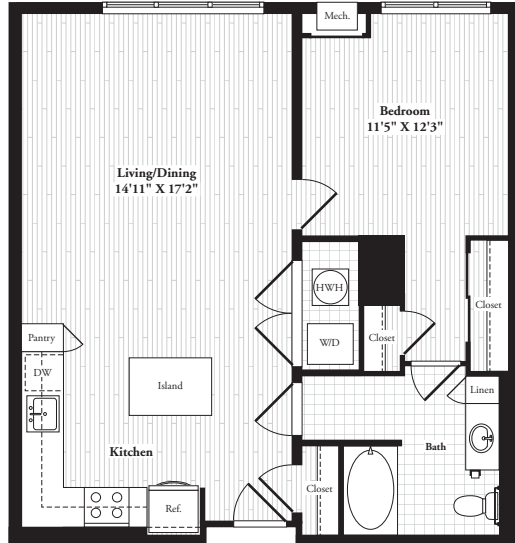

RIVERHOUSE 11
AT PORT IMPERIAL

1100 Avenue at Port Imperial
Weehawken, NJ 07086
P 201.766.3000 F 201.766.3001

RiverHouse11PI.com

A5

818 Sq. Ft.*

▶ One Bed ▶ One Bath

Apartment Number _____

Starts at _____

Available _____

4th Floor

*Square footage displayed is approximate and may vary slightly. Rental rates, availability, lease terms, deposits, apartment features, and specials are subject to change without notice. Details and dimensions may differ from actual plans.