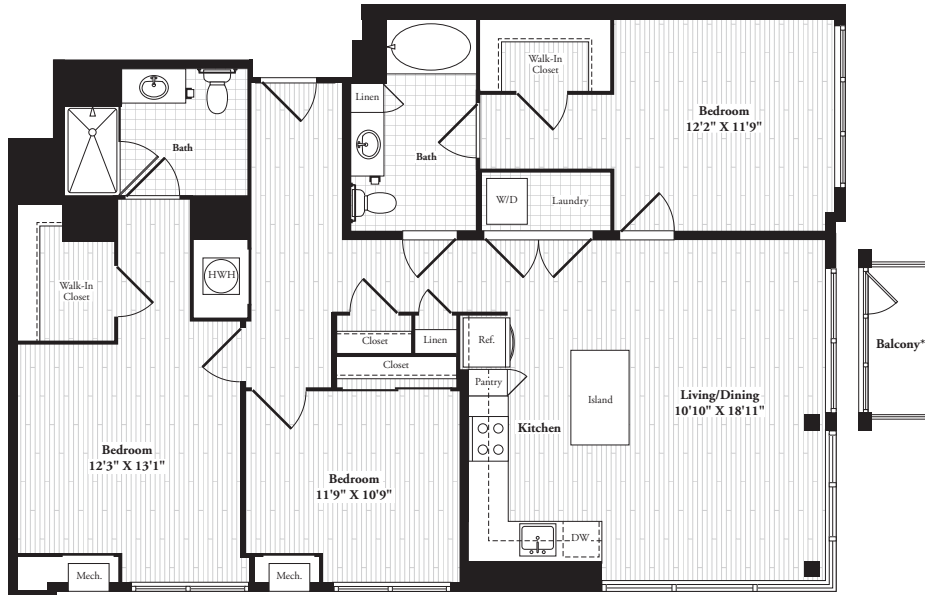

RIVERHOUSE 11
AT PORT IMPERIAL

1100 Avenue at Port Imperial
Weehawken, NJ 07086
P 201.766.3000 F 201.766.3001

RiverHouse11PI.com

*Balconies available on select 7th and 9th floor apartments.

C2
1,383 Sq. Ft.*

- ▶ Three Beds
- ▶ Two Baths

Apartment Number _____

Starts at _____

Available _____

5th-10th Floors

*Square footage displayed is approximate and may vary slightly. Balcony available on select apartments. Rental rates, availability, lease terms, deposits, apartment features, and specials are subject to change without notice. Details and dimensions may differ from actual plans.