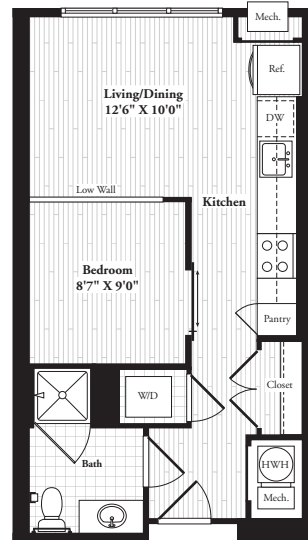

RIVERHOUSE 11
AT PORT IMPERIAL

1100 Avenue at Port Imperial
Weehawken, NJ 07086
P 201.766.3000 F 201.766.3001

RiverHouse11PI.com

S1

459-469 Sq. Ft.*

▶ Studio ▶ One Bath

Apartment Number _____

Starts at _____

Available _____

3rd Floor

4th Floor

5th-10th Floors

*Square footage displayed is approximate and may vary slightly. Rental rates, availability, lease terms, deposits, apartment features, and specials are subject to change without notice. Details and dimensions may differ from actual plans.