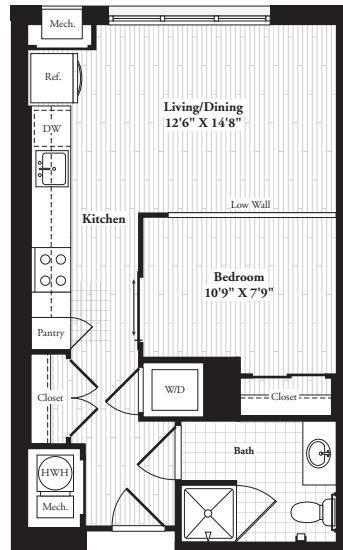

RIVERHOUSE 11
AT PORT IMPERIAL

1100 Avenue at Port Imperial
Weehawken, NJ 07086
P 201.766.3000 F 201.766.3001

RiverHouse11PI.com

*Terraces available on select 4th floor apartments.

S2

521 Sq. Ft.*

▸ Studio ▸ One Bath

Apartment Number _____

Starts at _____

Available _____

*Square footage displayed is approximate and may vary slightly. Terrace available on select apartments. Rental rates, availability, lease terms, deposits, apartment features, and specials are subject to change without notice. Details and dimensions may differ from actual plans.